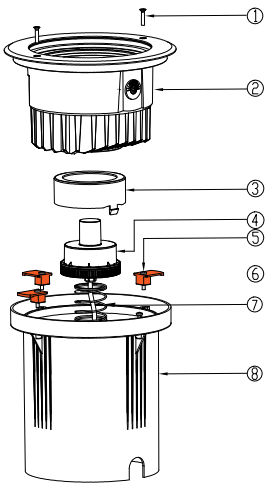

Installation instructions

Follow installation instructions carefully. Ensure all below ground termination is totally sealed. Do not shorten the cable lengths provided on the fixture. Ensure all power is Off during installation until circuit is complete.

IP68 Connector:

AL-68CT

AL-68CS